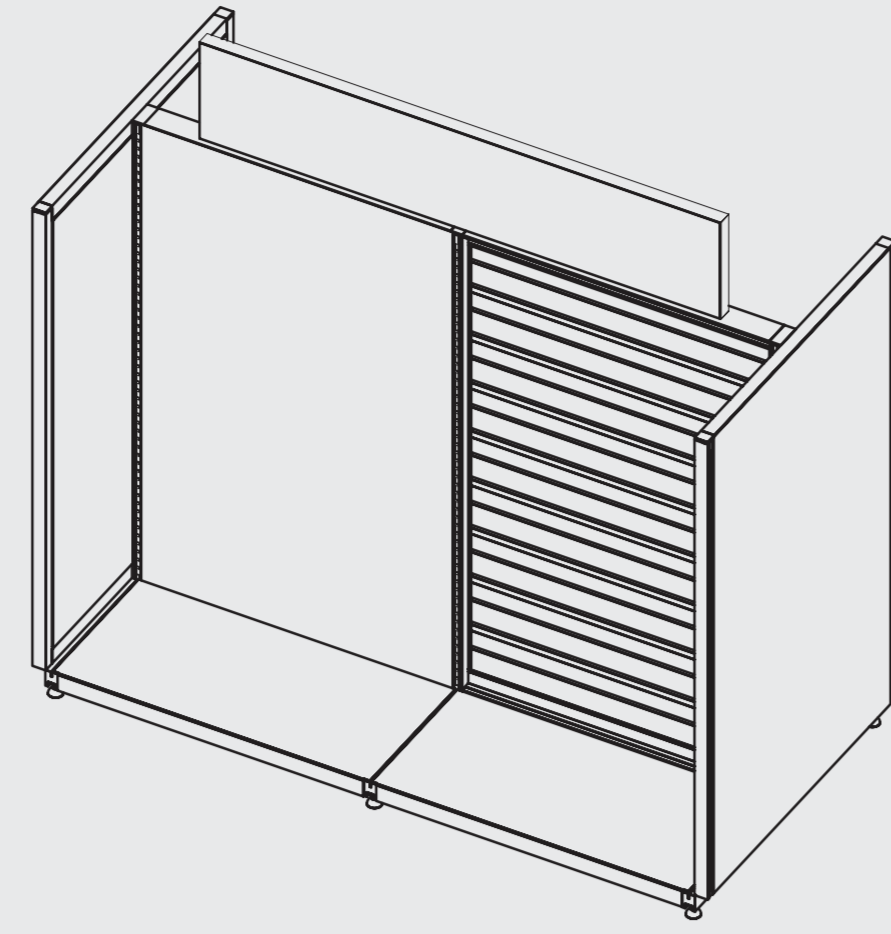

MODify: Gondola 01

Panels A, C, E and F
Total graphic area: 39.25" w X 60.625" h
Total visual area: 35.25" w X 56.625" h

Panels B and D are unprinted Black Soft Knit

Panels G and H
Total graphic area: 62.9375" w X 15.875" h
Total visual area: 58.9375" w X 11.875" h

Please be sure to include the 2" bleed around the perimeter. Do not design any critical elements (text, logos, etc.) within 2" of the edge (see light gray for safe area). Please keep in mind that the graphic will also be obstructed by anything displayed on the shelves.