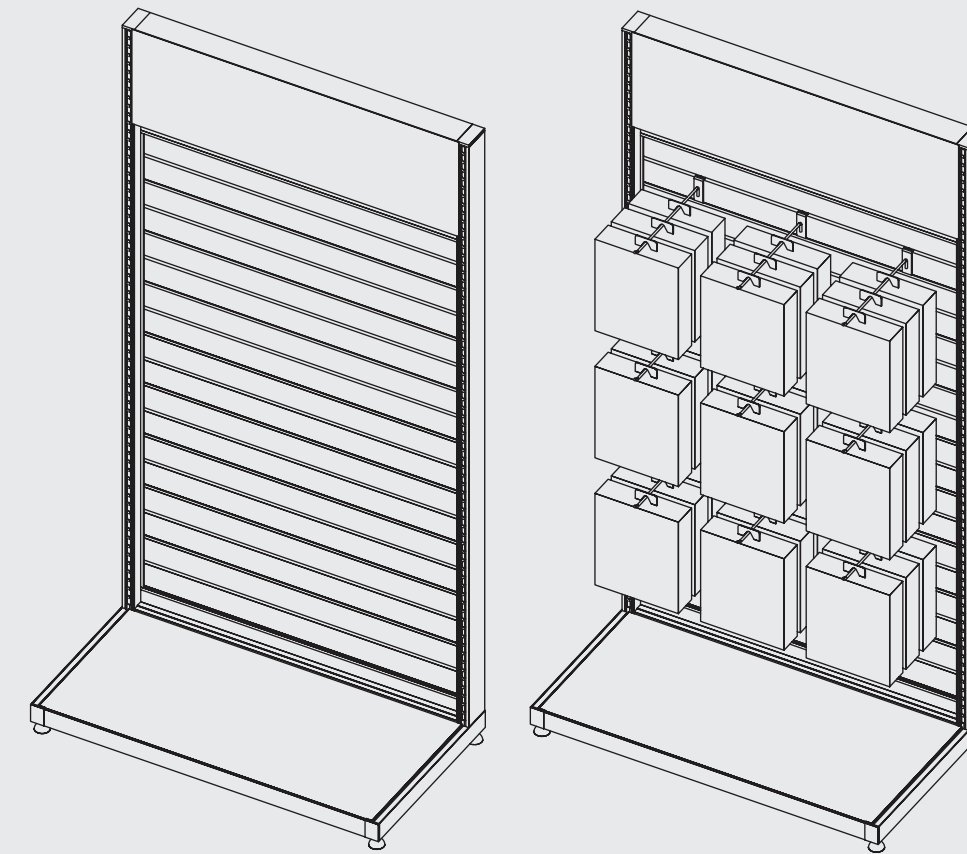

MODify: SS 02

Total graphic area: 39.25" w X 15.1875" h
Total visual area: 35.25" w X 11.1875" h

Please be sure to include the 2" bleed around the perimeter. Do not design any critical elements (text, logos, etc.) within 2" of the edge (see light gray for safe area). Please keep in mind that the graphic will also be obstructed by anything displayed on the shelves.

General Art Guidelines:

- CMYK Color Mode
- All Solid Coated Pantone colors should be called out in the art as spot colors
- Embed all images and support files
- Resolution must be 100-120 ppi
- All fonts must be created to outlines
- Do not scale artboard
- Background color/images must bleed to the edge of artboard
- Do not use spot colors from template in your artwork as they will not print

bleed area —
trim line —
safe area —